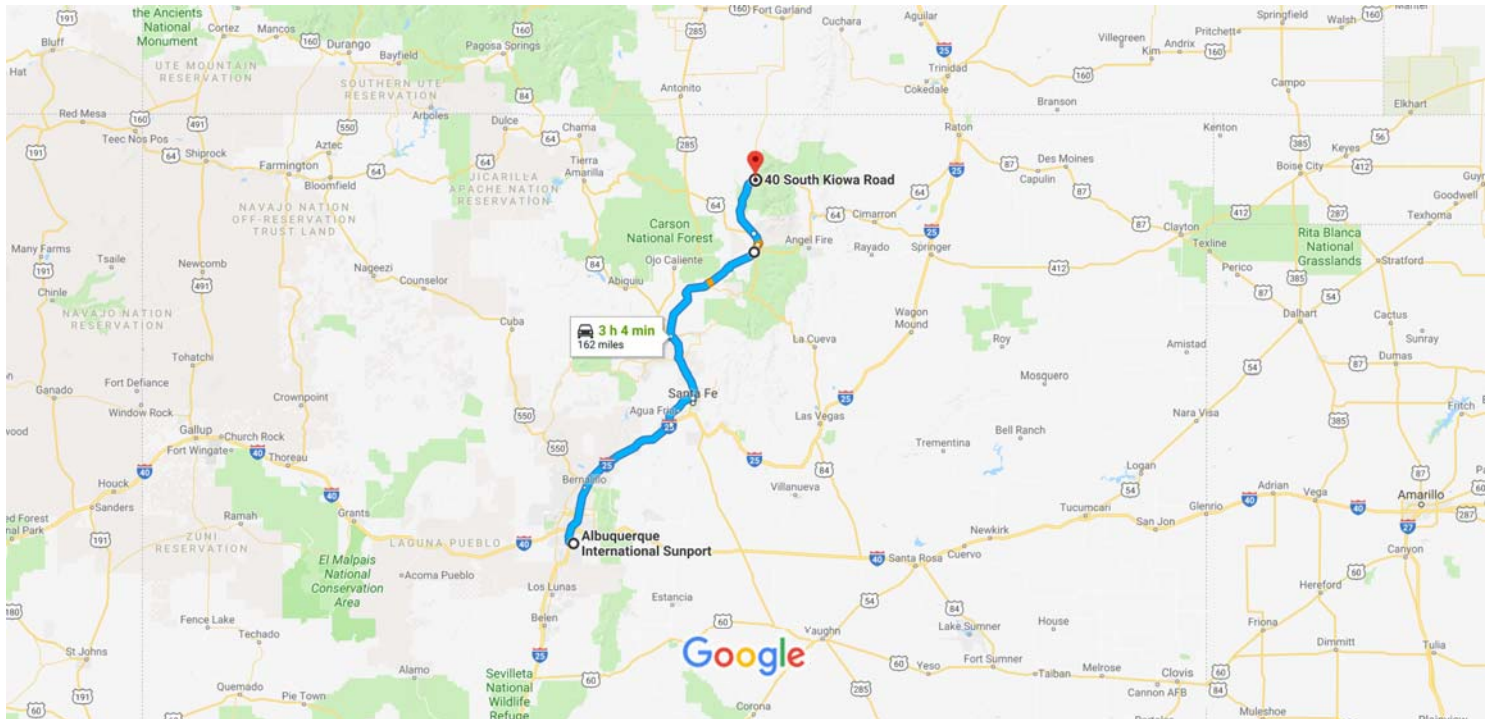

Albuquerque International Sunport to 40 S Kiowa Rd, Questa, NM 87556

Drive 162 miles, 3 h 4 min

Robert - 619-227-4016, Kathy - 619-240-1450

Map data ©2018 Google 20 mi

Albuquerque International Sunport

2200 Sunport Blvd, Albuquerque, NM 87106

Get on I-25 N from Sunport Blvd, Sunport Loop SE and Sunport Blvd

- 5 min (2.2 mi)
- ↑ 1. Head south on Yale Blvd SE
- _____ 30 ft
- ↘ 2. Slight left to stay on Yale Blvd SE
- _____ 0.2 mi
- ⤴ 3. Merge onto Sunport Blvd
- _____ 135 ft
- ↘ 4. Slight right to stay on Sunport Blvd
- _____ 180 ft
- ↙ 5. Keep left to stay on Sunport Blvd
- _____ 0.3 mi
- ↘ 6. Use the left lane to turn slightly left to stay on Sunport Blvd
- _____ 394 ft
- ⤴ 7. Use the left lane to merge onto Sunport Loop SE
- _____ 0.3 mi
- ↙ 8. Keep left to continue on Sunport Blvd
- _____ 1.0 mi

-  9. Use the right 2 lanes to turn right to merge onto I-25 N toward I-40 N/Downtown/Santa Fe 0.3 mi

Continue on I-25 N. Take US-285 N/US-84 W/US Hwy 285 N to NM-68 N/S Riverside Dr/Sandia Dr in Española 1 h 22 min (89.0 mi)

-  10. Merge onto I-25 N 53.1 mi
-  11. Take exit 276 for NM-599 S toward Madrid 0.3 mi
-  12. Use the left 2 lanes to turn left onto NM-599 N 13.1 mi
-  13. Use the left lane to take the US-84 N/US-285 exit toward Española 0.6 mi
-  14. Merge onto US-285 N/US-84 W/US Hwy 285 N 22.0 mi
-  Pass by Motel 6 Espanola NM (on the right in 21.5 mi)